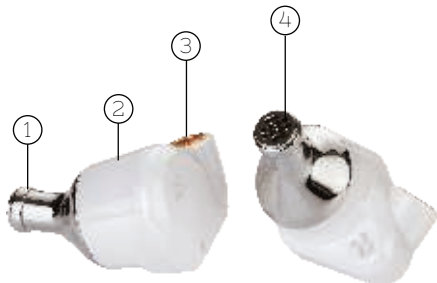

## Fit Guide

INSERT VEGA 2020 INTO YOUR EAR WITH THE CABLE  
EXITING FORWARD ALLOWING IT TO WRAP EASILY  
ABOVE AND BEHIND YOUR EAR. THE EARPHONES ARE  
'HANDED' AND FIT EITHER YOUR LEFT OR RIGHT  
EAR. EACH EARPHONE HAS "L" OR "R" MOLDED INTO  
THE INTERIOR FACE OF THE EARPHONE'S BODY TO  
INDICATE THE SIDE.

# VEGA

2020

- ① STAINLESS STEEL SPOUT
- ② HIGH DENSITY CERAMIC BODY
- ③ CUSTOM BERYLLIUM / COPPER MMCX
- ④ SLIM DIAMETER SPOUT DESIGN

IEM-CFA-V20